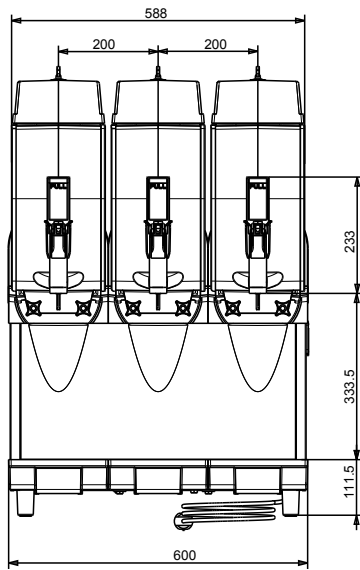

### Construction

- Electromechanical control.
- Sliding drip tray.

**APPROVAL:** \_\_\_\_\_

Front

Side

Top

### Key Information:

External dimensions, Width: 600 mm

External dimensions, Depth: 580 mm

External dimensions, Height: 870 mm

Net weight: 81 kg