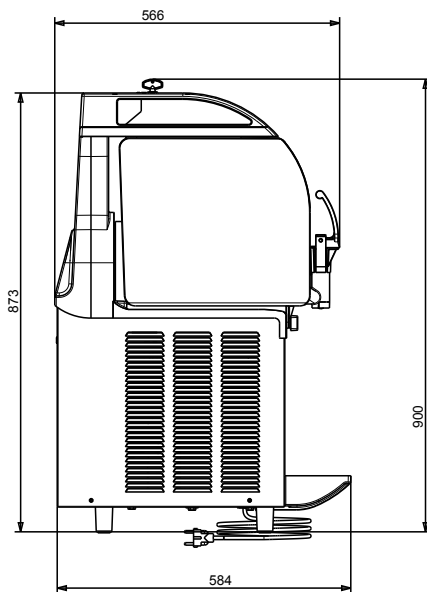

### Construction

- Electromechanical control.
- Sliding drip tray.

**APPROVAL:** \_\_\_\_\_

Front

Side

Top

### Key Information:

External dimensions, Width: 600 mm

External dimensions, Depth: 580 mm

External dimensions, Height: 870 mm

Net weight: 81 kg