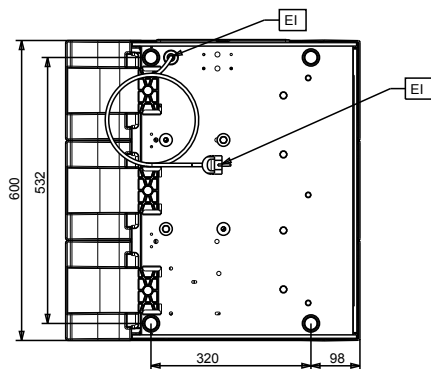

### Construction

- Electromechanical control.
- Sliding drip tray.

**APPROVAL:** \_\_\_\_\_

Front

Side

Top

### Key Information:

External dimensions, Width: 600 mm

External dimensions, Depth: 580 mm

External dimensions, Height: 870 mm

Net weight: 81 kg